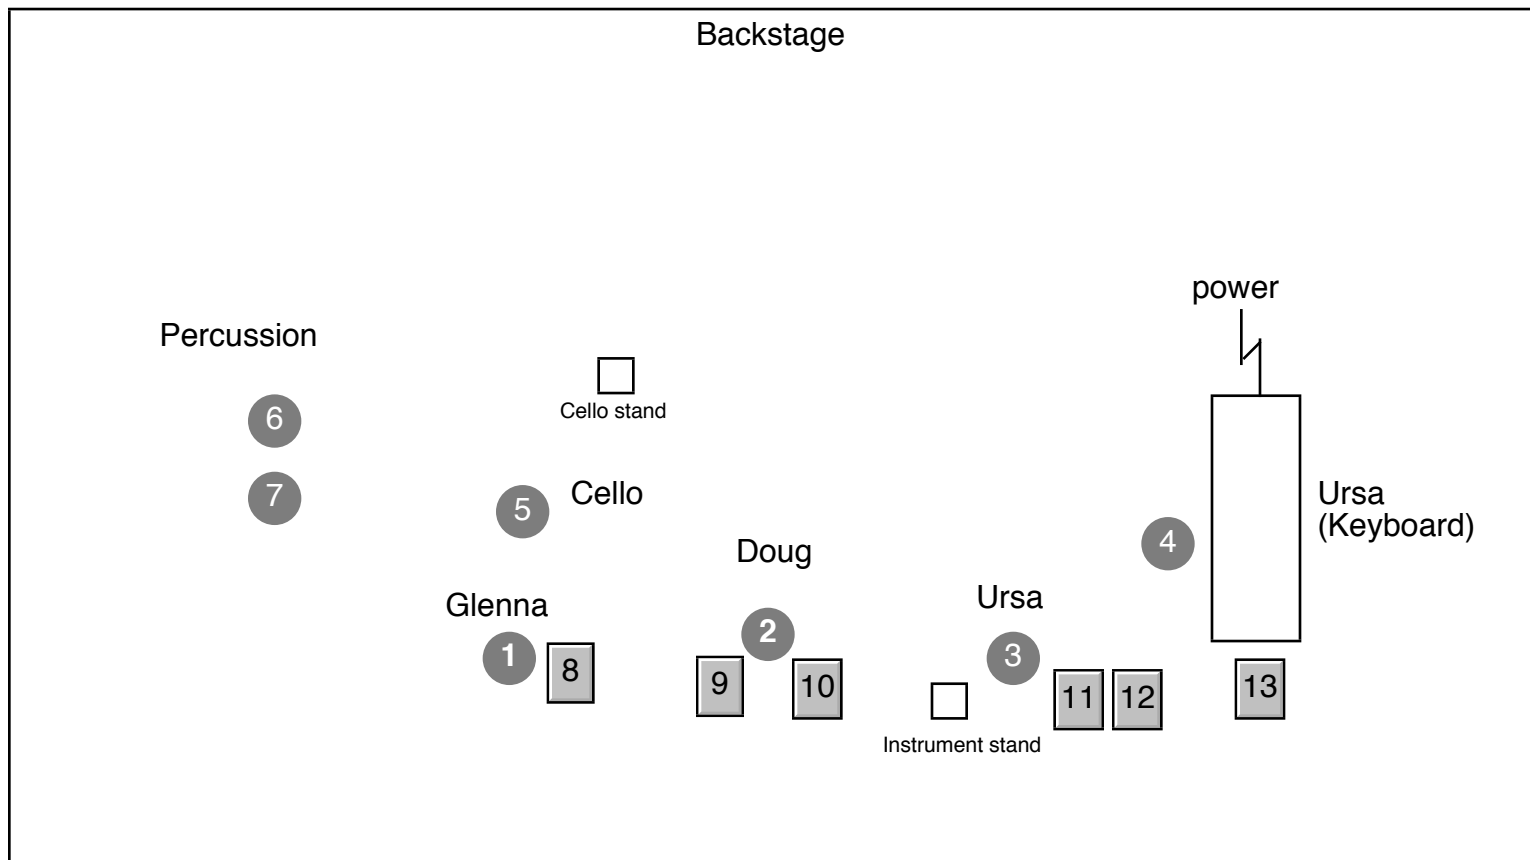

Fiddlehead Soup - stage plot

⊗ Microphones ⊞ DI Box

Line

1. Glenna vocal mic
2. Doug vocal mic
3. Ursa vocal mic (standing)
4. Ursa vocal mic (keyboard/seated)
5. Glenna cello mic [low stand preferable]
6. Percussion mic 1 [low stand preferable]
7. Percussion mic 2
8. Glenna Fiddle DI
9. Doug 12-string DI
10. Doug Cittern DI
11. Ursa Viola DI
12. Ursa Fiddle DI
13. Keyboard DI Right (mono)